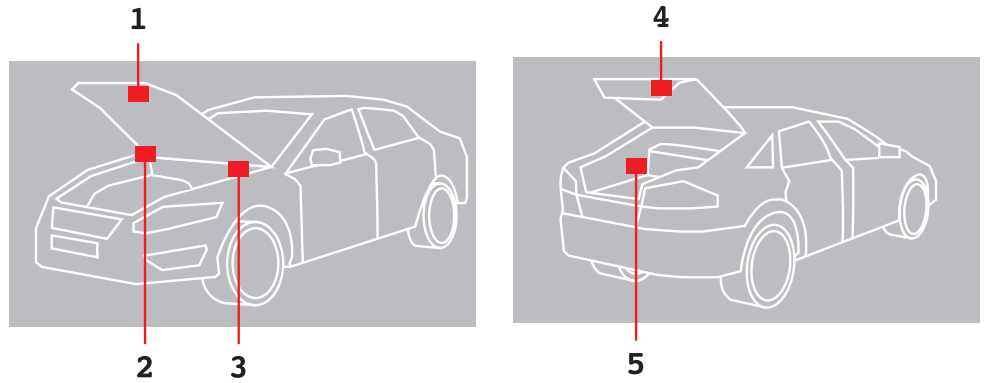

ALFA ROMEO

MODELS

33
75
145
146
147
155
156
156 SW
159
159 SW
164
166
1300
1750
8C
Alfa GT
Alfa Unica
Brera
Coupé
Crosswagon
Giulietta
GT Coupé
GTA
GTV
Mito
Montreal
Spider
SZ

VIN PLATE LOCATIONS

1. Giulietta, Mito
 2. Brera
 3. GTV, Spider
 4. 156, 159
 5. 1456, 146, 147, GT
-

ALFA ROMEO

MODEL	POSITION OF COLOUR LABEL
BRERA - MITO - GTV - SPIDER GIULIETTA	ON THE ENGINE COMPARTMENT COVER
159 - 147 - MI.TO	ON THE TAILGATE OF LUGGAGE COMPARTMENT

COLOUR CODE

Verniciatura originale Peinture originale / Original painting Originallackierung / Pintado original	
Colore/Teinte/Colour Farbton/Color	AZZURRO POLIZIA HWB
Codice/Code/Codigo	917
PER RITOCCHI USARE PRODOTTI	PPG REFINISH NEXA AUTOCOLOR-MAXMEYER