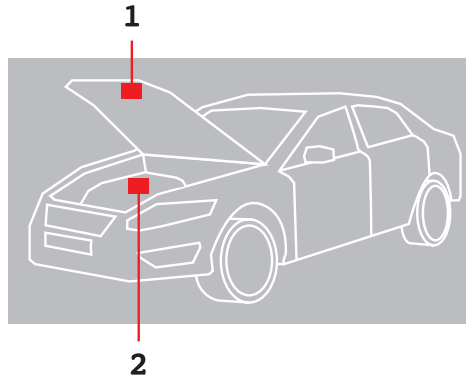

VIN PLATE LOCATIONS

1. C-Crosser, Nemo
2. Jumper, Xantia
3. Berlingo First, C3, C4, C5, C6
4. Berlingo, C2, C3, C3 Picasso, C3 Pluriel, C5, DS3
5. C4 Picasso, C8, Jumpy
6. C1

CITROEN

CITROËN

MODEL	POSITION OF COLOUR LABEL
C-CROSSER - NEMO - JUMPER	INSIDE THE ENGINE COMPARTMENT
C2-C3-C3 PLURIEL - C3 PICASSO C4 - C5 - DS3	ON THE COLUMN / POST DRIVER SIDE DOOR
C4 PICASSO - C8 - JUMPY	ON THE DRIVER SIDE DOOR SHUT
C1	INSIDE OF COLUMN, RIGHT SIDE DOOR