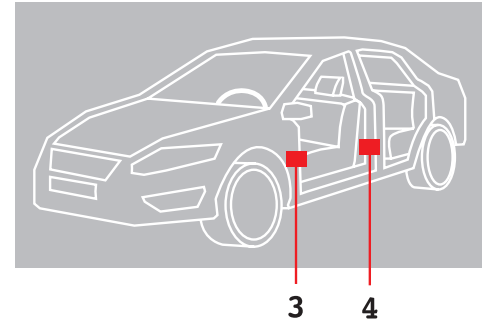

VIN PLATE LOCATIONS

1. C-Crosser, Nemo
2. Jumper, Xantia
3. Berlingo First, C3, C4, C5, C6
4. Berlingo, C2, C3, C3 Picasso, C3 Pluriel, C5, DS3
5. C4 Picasso, C8, Jumpy
6. C1

CITROEN

CITROËN

MODEL	POSITION OF COLOUR LABEL
C-CROSSER - NEMO - JUMPER	INSIDE THE ENGINE COMPARTMENT
C2-C3-C3 PLURIEL - C3 PICASSO C4 - C5 - DS3	ON THE COLUMN / POST DRIVER SIDE DOOR
C4 PICASSO - C8 - JUMPY	ON THE DRIVER SIDE DOOR SHUT
C1	INSIDE OF COLUMN, RIGHT SIDE DOOR