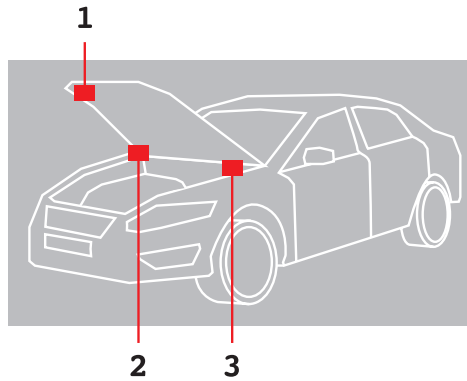

FIAT / LANCIA

FIAT MODELS

126	Palio WE
500	Palio 2V
500 Abarth	Panda
500 Diesel	Panda 4x4
500 Giardiniera	Panda Alessi
500 Topolino	Panda Cross
600	Panda Mamy
850	Panda Monster
Albea	Panda Presto
Barchetta	Panda SUV
Bertone	Panda Van
Brava	Punto
Bravo	Punto Abarth
Cinquecento	Punto Cabrio
Coupé	Punto Evo
Croma	Punto Van
Doblo	Qubo
Ducato	Regata
Elba	Scudo
Fiorino	Sedici
Grande Punto	Seicento
Grande Punto Abarth	Seicento Brush
Idea	Seicento Van
Linea	Siena
Marea	Stilo
Marengo	Stilo Wagon
Micro	Strada
Mille	Tempra
Minicargo	Tipo
Multipla	Ulysse
Palio	Uno
Palio SW	X 1/9

LANCIA MODELS

Dedra	Y
Delta	Y G
Duna	Y G Elefantino Blu
K	Y G Elefantino Red
K Coupé	Y Kaleidos
K S.W.	Y Nea
Kaleidos	Ypsilon
Lybra	Ypsilon B-Colore
Musa	Ypsilon B-Kini
Musa B-Colore	Ypsilon Centenario
Musa Centenario	Ypsilon Elle
Musa Platino Plus	Ypsilon Momo
Phedra	Ypsilon Versus
Prisma	Y10
Spider	Z
Thema	Zeta
Thesis	

VIN PLATE LOCATIONS

1. Bravo, Croma, Punto	8. Marea,
2. Doblo Ducato	9. 500, Panda
3. Scudo (old), Musa	10. Multipla
4. Coupé, Qubo, Stilo, Lybra, K Coupé, K S.W.	11. Marea Weekend
5. Thesis	12. Scudo (new), Ulysse, Z
6. Brava, Stilo, Y	13. Strada
7. K, Sedan