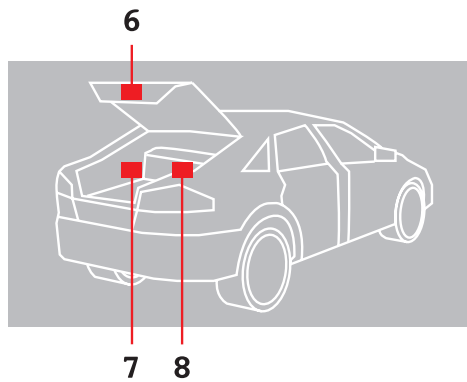

FIAT / LANCIA

FIAT MODELS

126	Palio WE
500	Palio 2V
500 Abarth	Panda
500 Diesel	Panda 4x4
500 Giardiniera	Panda Alessi
500 Topolino	Panda Cross
600	Panda Mamy
850	Panda Monster
Albea	Panda Presto
Barchetta	Panda SUV
Bertone	Panda Van
Brava	Punto
Bravo	Punto Abarth
Cinquecento	Punto Cabrio
Coupé	Punto Evo
Croma	Punto Van
Doblo	Qubo
Ducato	Regata
Elba	Scudo
Fiorino	Sedici
Grande Punto	Seicento
Grande Punto Abarth	Seicento Brush
Idea	Seicento Van
Linea	Siena
Marea	Stilo
Marengo	Stilo Wagon
Micro	Strada
Mille	Tempra
Minicargo	Tipo
Multipla	Ulysse
Palio	Uno
Palio SW	X 1/9

LANCIA MODELS

Dedra	Y
Delta	Y G
Duna	Y G Elefantino Blu
K	Y G Elefantino Red
K Coupé	Y Kaleidos
K S.W.	Y Nea
Kaleidos	Ypsilon
Lybra	Ypsilon B-Colore
Musa	Ypsilon B-Kini
Musa B-Colore	Ypsilon Centenario
Musa Centenario	Ypsilon Elle
Musa Platino Plus	Ypsilon Momo
Phedra	Ypsilon Versus
Prisma	Y10
Spider	Z
Thema	Zeta
Thesis	

VIN PLATE LOCATIONS

1. Bravo, Croma, Punto	8. Marea,
2. Doblo Ducato	9. 500, Panda
3. Scudo (old), Musa	10. Multipla
4. Coupé, Qubo, Stilo, Lybra, K Coupé, K S.W.	11. Marea Weekend
5. Thesis	12. Scudo (new), Ulysse, Z
6. Brava, Stilo, Y	13. Strada
7. K, Sedan