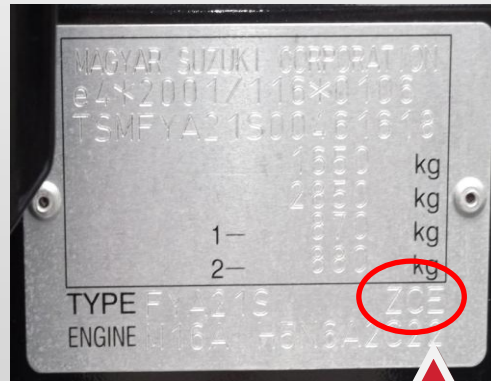

# FIAT

MODEL	POSITION OF COLOUR LABEL
<b>BRAVO - CROMA - PUNTO</b>	<b>ON THE ENGINE COMPARTMENT COVER (UNDER BONNET)</b>
<b>DOBLO' - DUCATO - SCUDO QUBO - SEDICI - IDEA</b>	<b>INSIDE THE ENGINE COMPARTMENT</b>
<b>STILO - 500 - 600 - PANDA MULTIPLA - GRANDE PUNTO</b>	<b>INSIDE THE REAR / LUGGAGE COMPARTMENT</b>
<b>NUOVO SCUDO - ULYSSE</b>	<b>ON THE DRIVER SIDE DOOR EDGE</b>
<b>SEDICI - STRADA</b>	<b>ON THE INSIDE EDGE OF PASSENGER SIDE DOOR</b>