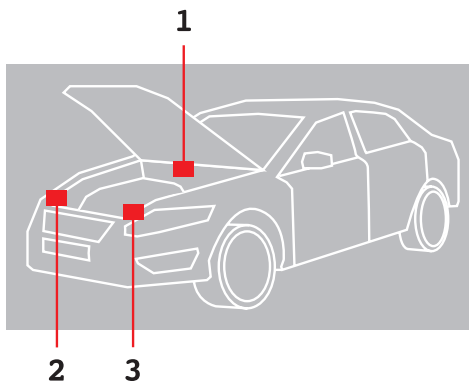

VIN PLATE LOCATIONS

1. Carnival, Joice
2. Carens, Sorento
3. Sportage
4. Shuma, Shuma II
5. Magentis
6. Soul, Magentis (as of 2010)
7. Shuma
8. Carnival, Cee'd, Cerato, Picanto, Pro Cee'd, Rio, Sportage, Venga

All models except Magentis and Soul (as of 2010)