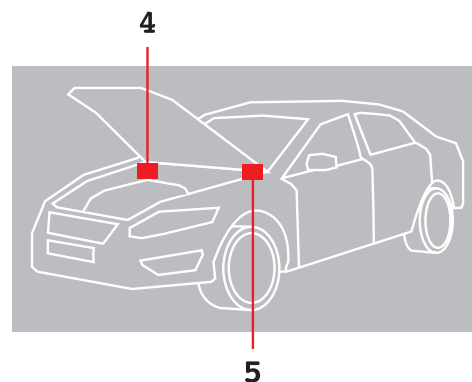

VIN PLATE LOCATIONS

1. Carnival, Joice
2. Carens, Sorento
3. Sportage
4. Shuma, Shuma II
5. Magentis
6. Soul, Magentis (as of 2010)
7. Shuma
8. Carnival, Cee'd, Cerato, Picanto, Pro Cee'd, Rio, Sportage, Venga

All models except Magentis and Soul (as of 2010)