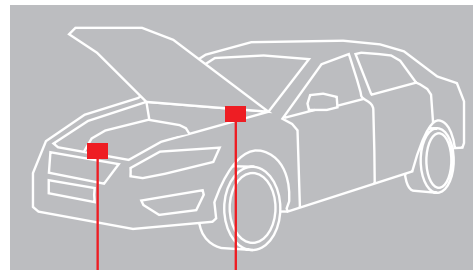

LAND ROVER

MODELS

Defender
Discovery
Discovery 3
Freelander
Range Rover
Ranger Rover LRX
Ranger Rover Sport
Vogue

1

2

3

VIN PLATE LOCATIONS

1. Freelander
2. Discovery, Range Rover Sport
3. Defender, Range Rover

LAND ROVER

MODEL	POSITION OF COLOUR LABEL
RANGE ROVER - RANGE ROVER SPORT - DISCOVERY	INSIDE THE ENGINE COMPARTMENT
FREELANDER	ON THE COLUMN OF DRIVER'S SIDE DOOR

COLOUR CODE