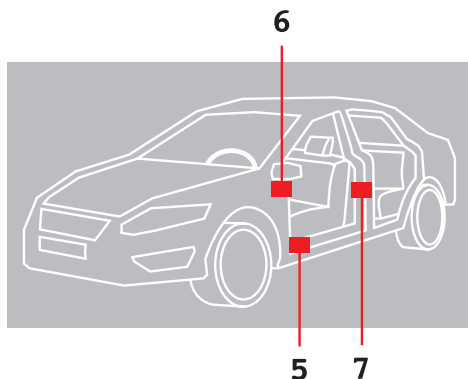

PEUGEOT

MODELS

106	407
106 Electric	407 Coupé
107	408
205	504
205 Cabrio	504 Pick Up
206	505
206+	605
206 CC	607
206 Iran	806
207	807
207 Coupé	1007
207 SW	3008
207 SW Outdoor	4007
305	5008
306	Bipper
306 Cabrio	Boxer
307	Expert
307 CC	Expert Tepee
308 CC	I-ON
308 RCZ	J5
308 SW	J9
309	Partner
405	Partner Tepee
406	Ranch
406 Coupé	

VIN PLATE LOCATIONS

1. 4007, Bipper, Bipper Tree
2. 206, 406 Coupé, 607
3. Boxer, Jumper
4. 306
5. 307, 308, 407, 1007
6. 106, 306, 308, 308 CC, 308 SW, 406, 407 SW, 3008, 5008, Partner
7. 206, 206+, 206 CC, 306 Cabrio, Partner Tepee
8. 207, 207 CC, 207SW, 306, 806, 807, Expert, Expert Tepee