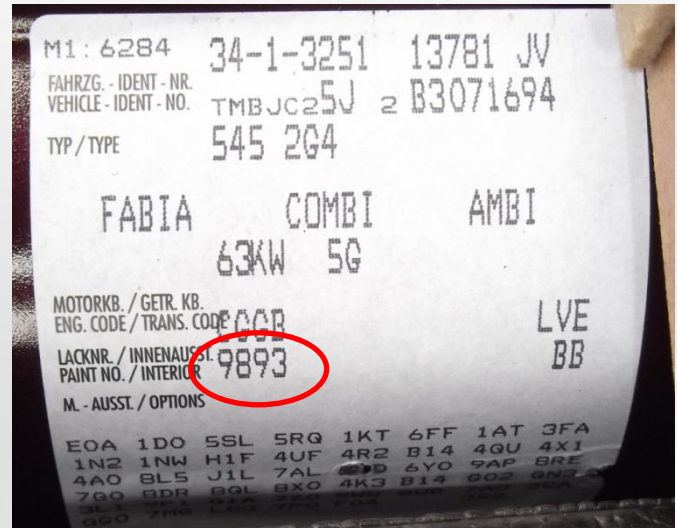

SKODA

MODELS

Bohemia
Citygo
Fabia
Favorit
Felicia
Octavia
Octavia Scout
Pick-Up
Praktik
Rapid
Roomster
Roomster Scout
S 105
Superb
Yeti

VIN PLATE LOCATIONS

possible VIN Plate locations for Skoda

SKODA

MODEL	POSITION OF COLOUR LABEL
ALL MODELS	IN THE BOOT

COLOUR CODE