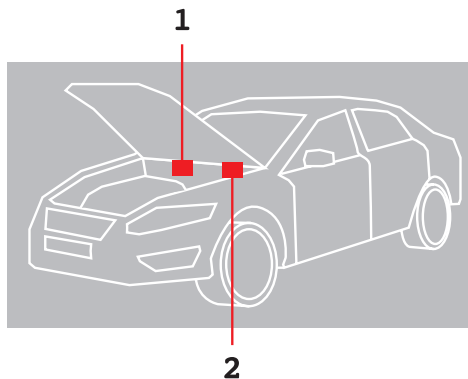

VIN PLATE LOCATIONS

1. Rexton
2. Korando, Musso
3. Actyon, Kyron, Rexton II, Rodius