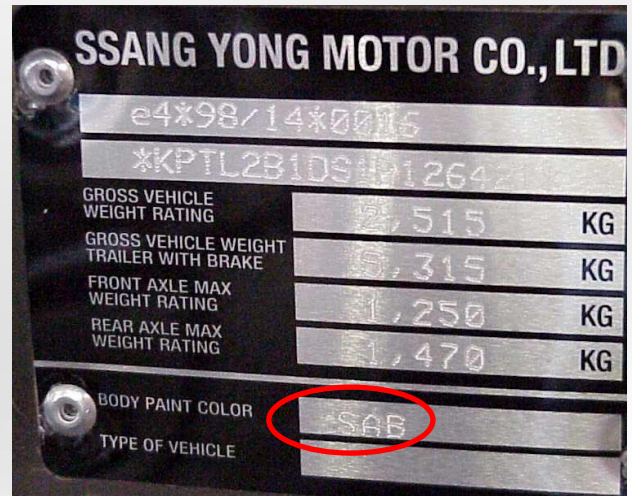

SSANGYONG

MODELS

Actyon
Chairman
Chairman W
Istana
Korando
Korando C
Korando Family
Kyron
Musso
Rexton
Rexton II
Rodius
Stavic

VIN PLATE LOCATIONS

1. Rexton
2. Korando, Musso
3. Actyon, Kyron, Rexton II, Rodius

SSANG YONG

MODEL	POSITION OF COLOUR LABEL
KORANDO - MUSSO - REXTON	INSIDE THE ENGINE COMPARTMENT
ACTYON - KYRON - REXTON 2 RODIUS	ON THE DRIVER'S DOOR COLUMN

COLOUR CODE