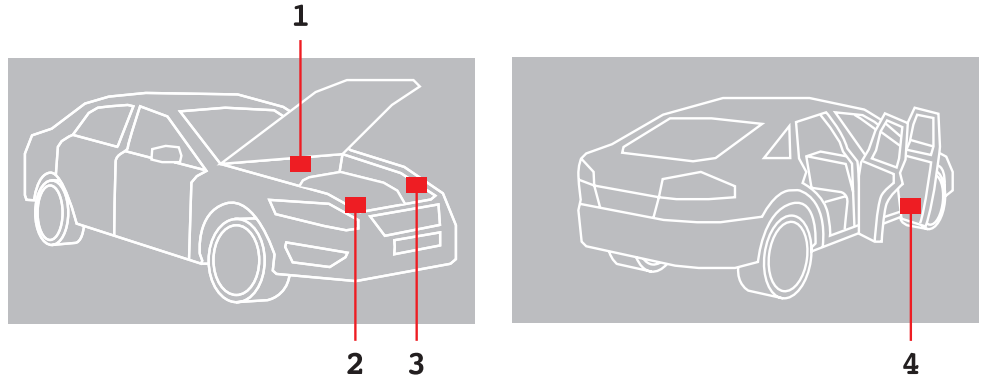

SUBARU

MODELS

700 Trucks
800 Sedan
Baja
BRZ
Domingo
E Wagon
Exiga
Forester
Impreza
Jumbo
Justy
L Sedan
L Series
Lambi
Legacy
Outback
Permanent
Pleo
R1
R2
Samber
Stella
SVX
Traviq
Tribeca
Vivio
Wagon

VIN PLATE LOCATIONS

1. Justy
2. Vivio
3. Forester, Impreza, Legacy, Outback
4. Tribeca

SUBARU

SUBARU

MODEL	POSITION OF COLOUR LABEL
FORESTER - OUTBACK	ON THE COLUMN / POST DRIVER'S SIDE DOOR

COLOUR CODE