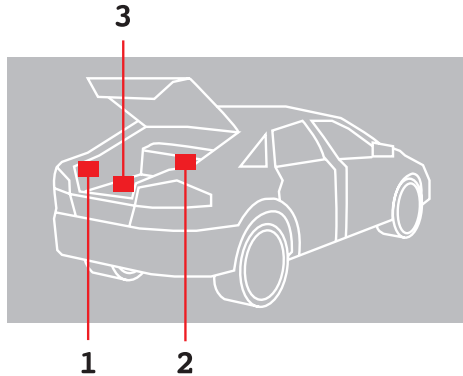

VIN PLATE LOCATIONS

1. Caddy
 2. Transporter
 3. All other models
-

VOLKSWAGEN

MODEL	POSITION OF COLOUR LABEL
TOURAN 2010	INSIDE THE BOOK "Use and Maintenance"
ALL MODELS	INSIDE THE BOOT

COLOUR CODE