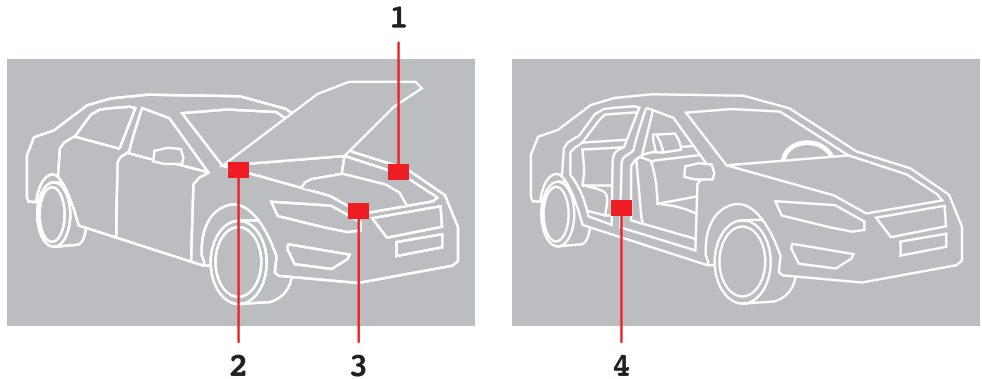

VOLVO

MODELS

200 Series
300 Series
400 Series
480 ES
700 Series
800 Series
900 Series
C30
C70
R-Series
S40
S60
S70
S80
V40
V50
V60
V70
XC
XC60
XC70
XC90

VIN PLATE LOCATIONS

1. XC90, C70, S70, S80, V70,
2. S40, V40, V70
3. S60
4. C30, S40, V50, V70, XC70

VOLVO

MODEL	POSITION OF COLOUR LABEL
XC90 - C70 - S40 - S60 S70 - S80 - V40 - V70	INSIDE THE ENGINE COMPARTMENT
C30 - S40 - V50 - XC70	ON THE REAR PASSENGER SIDE DOOR COLUMN

COLOUR CODE