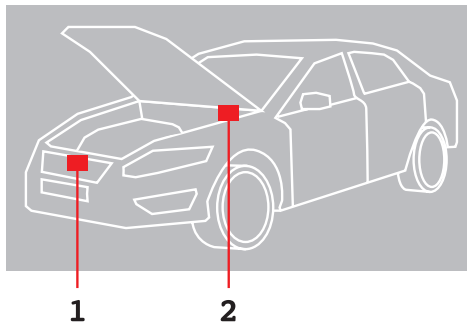

VIN PLATE LOCATIONS

---

1. Aveo, Captiva, Epica, Spark
  2. Matiz
  3. Lacetti, Nubira
  4. Kalos
  5. HHR
2. ---