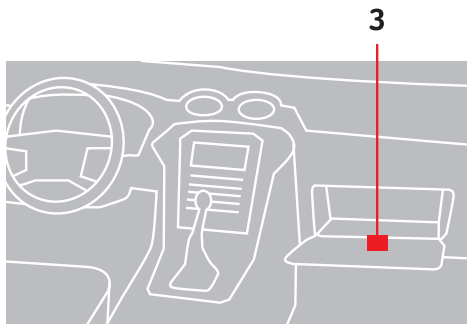

VIN PLATE LOCATIONS

---

1. Aveo, Captiva, Epica, Spark
  2. Matiz
  3. Lacetti, Nubira
  4. Kalos
  5. HHR
2. ---